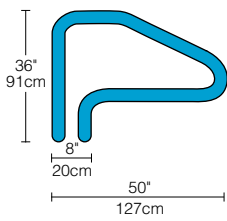

HR134

50" x 36" D48mm Handrail for in-ground pool (Wall Anchors NOT Included)