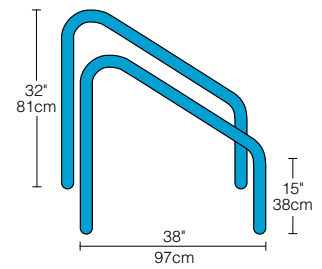

HR134

50" x 36" D48mm Handrail for in-ground pool (Wall Anchors NOT Included)

HR135

25" x 33" D48mm Grabrails for in-ground pool (x2) (Wall Anchors NOT Included)

HR148

43.5" x 34" D48mm Handrails (x2) (Wall Anchors NOT Included)