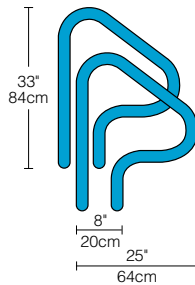

HR135

25" x 33" D48mm Grabrails for in-ground pool (x2) (Wall Anchors NOT Included)